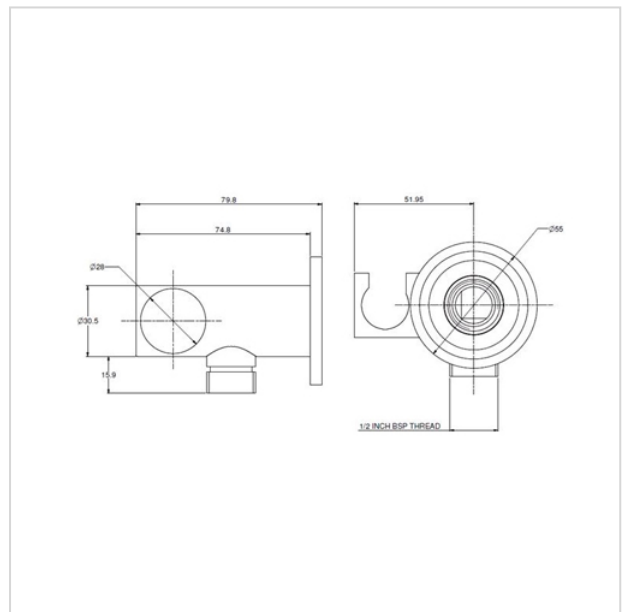

ARGENT ADJUSTABLE WALL BRACKET & UNION

Product Code: **ARGENT2800**

Supplier Code: 262402B

Features Fitted with 9L per min flow restrictor and non
return valve
Chrome

Disclaimer: All dimensions are approximate. The installer should check the product and confirm the dimensions before installation. Manufacturers also provide limited warranties on this product. Details of the warranty on this product can be obtained from our sales staff.