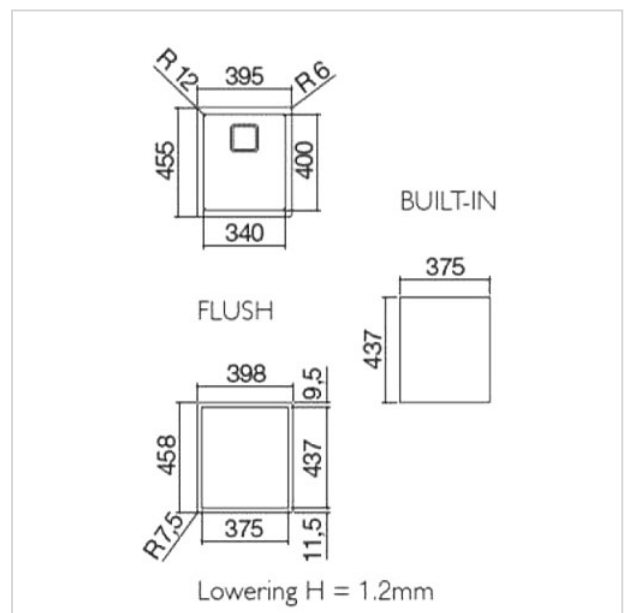

ABEY BARAZZA CUBO SINGLE BOWL SINK 340MM

Product Code: **ABEY10950**

Supplier Code: AFS340

- Features**
- 395mm(l) x 455mm(w) x 215mm(d)
 - Italian designed and manufactured
 - Commercial quality 1.2mm thick stainless steel
 - Includes stainless steel square wastes
 - Easy cleaning
 - 12mm internal radius corners

Disclaimer: All dimensions are approximate. The installer should check the product and confirm the dimensions before installation. Manufacturers also provide limited warranties on this product. Details of the warranty on this product can be obtained from our sales staff.